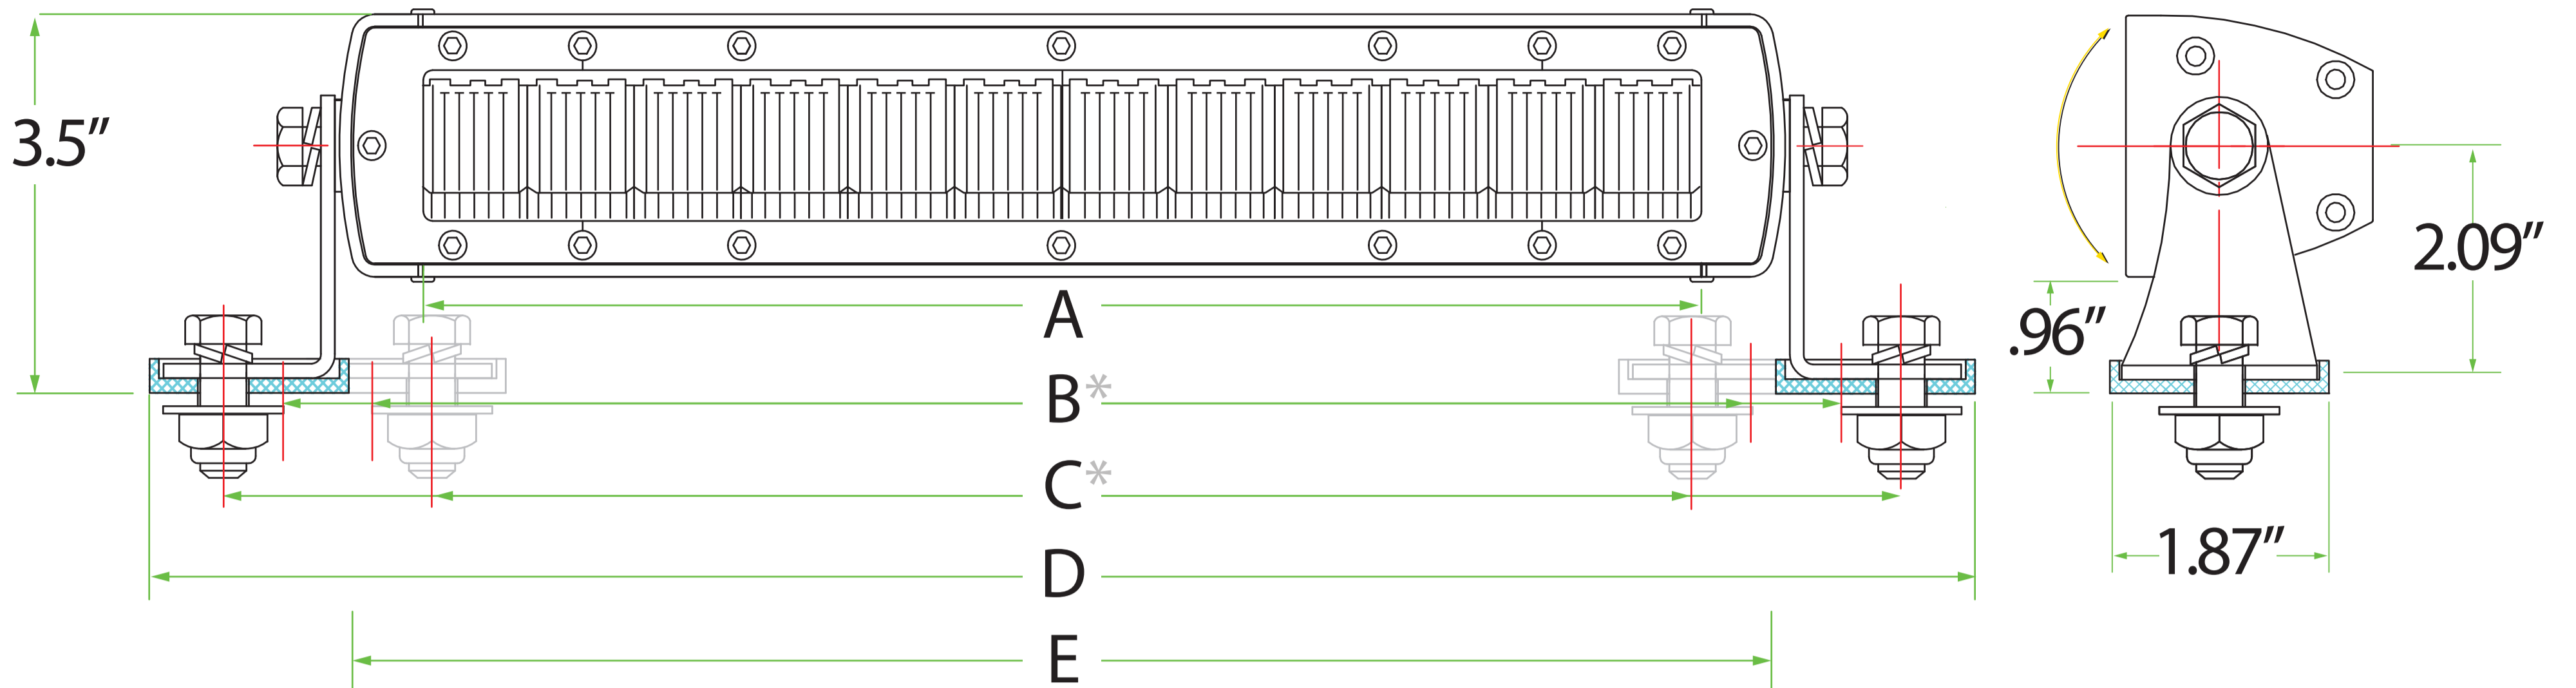

Front View Side Mounts

Top with Optional Rear Mounts

Size	A					*Inverted Side Brackets	
	Lighted Lens	Screw Mount	Bolt Mount	Total Length	Housing Length	Screw Mount	Bolt Mount
SRSX Series 10"	10.87"	13.33"	14.33"	15.51"	12.36"	12.03"	11.03"
SRSX Series 20"	21.73"	25.38"	25.20"	26.38"	23.23"	22.90"	21.90"
SRSX Series 30"	29.88"	33.53"	33.35"	34.53"	31.38"	31.05"	30.05"
SRSX Series 40"	40.75"	44.39"	44.21"	45.39"	42.24"	41.91"	40.91"
SRSX Series 50"	48.90"	52.54"	52.36"	53.54"	50.39"	50.06"	49.06"

 Included Mounting Pads are 0.118" Thick (3mm)
  Dimentions
  Centers
  Adjustable

Back View Rear Mounts