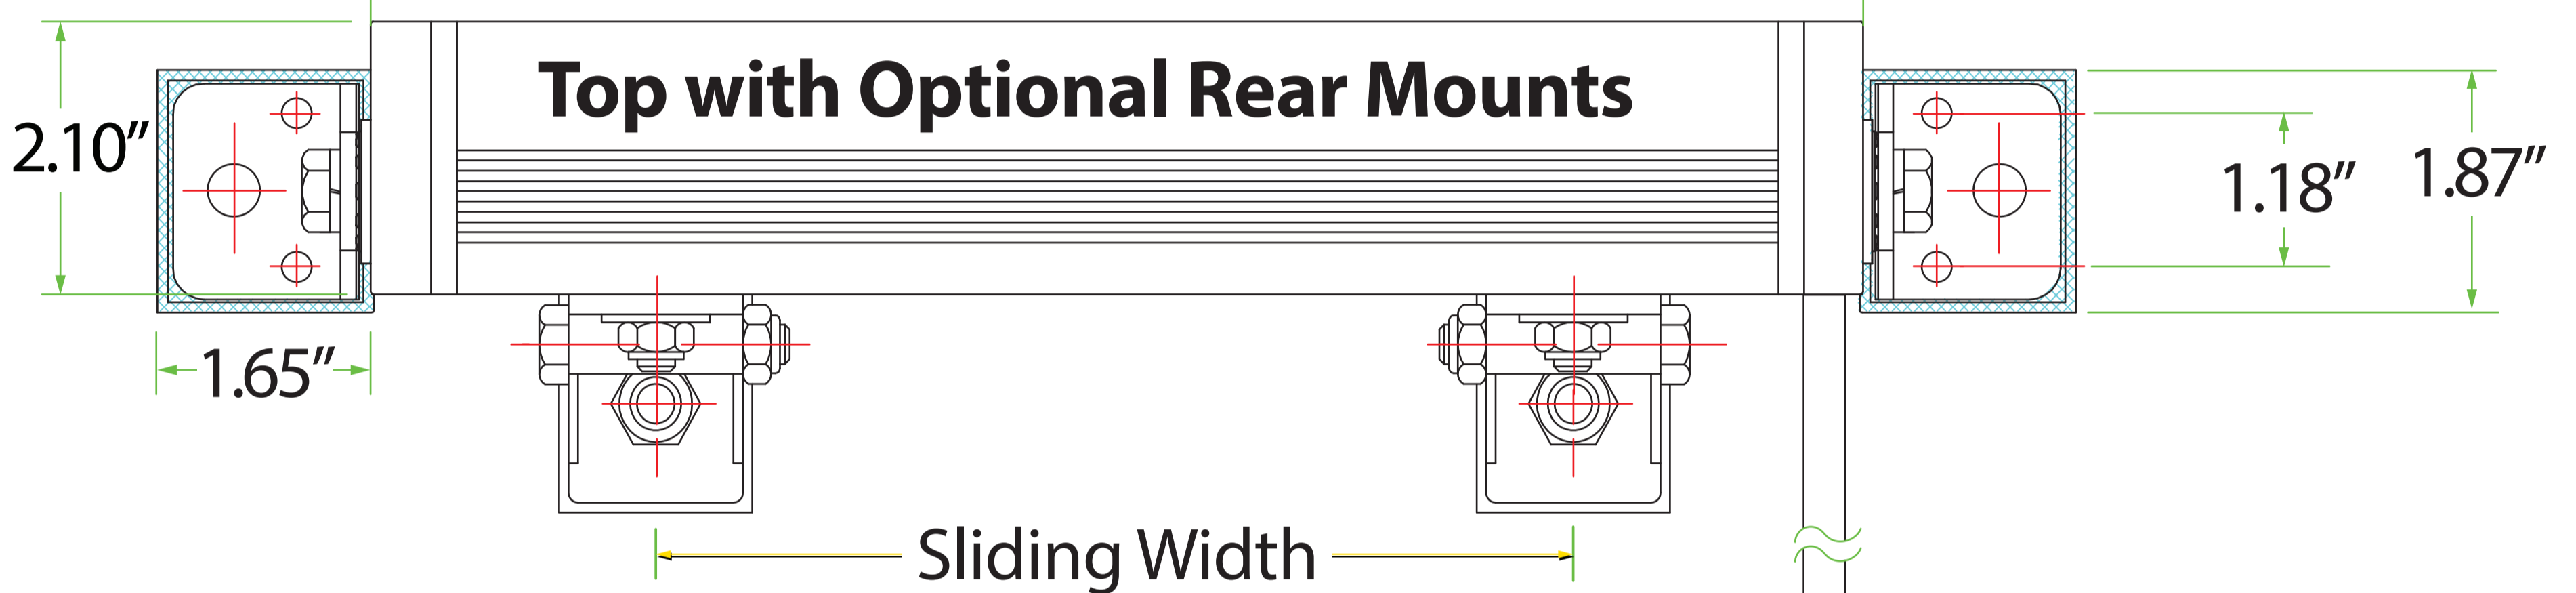

Front View Side Mounts

Top with Optional Rear Mounts

Size	A					*Inverted Side Brackets	
	Lighted Lens	Screw Mount	Bolt Mount	Total Length	Housing Length	Screw Mount	Bolt Mount
SRSX Series 10"	10.87"	13.33"	14.33"	15.51"	12.36"	12.03"	11.03"
SRSX Series 20"	21.73"	25.38"	25.20"	26.38"	23.23"	22.90"	21.90"
SRSX Series 30"	29.88"	33.53"	33.35"	34.53"	31.38"	31.05"	30.05"
SRSX Series 40"	40.75"	44.39"	44.21"	45.39"	42.24"	41.91"	40.91"
SRSX Series 50"	48.90"	52.54"	52.36"	53.54"	50.39"	50.06"	49.06"

 Included Mounting Pads are 0.118" Thick (3mm)
  Dimentions
  Centers
  Adjustable

Back View Rear Mounts