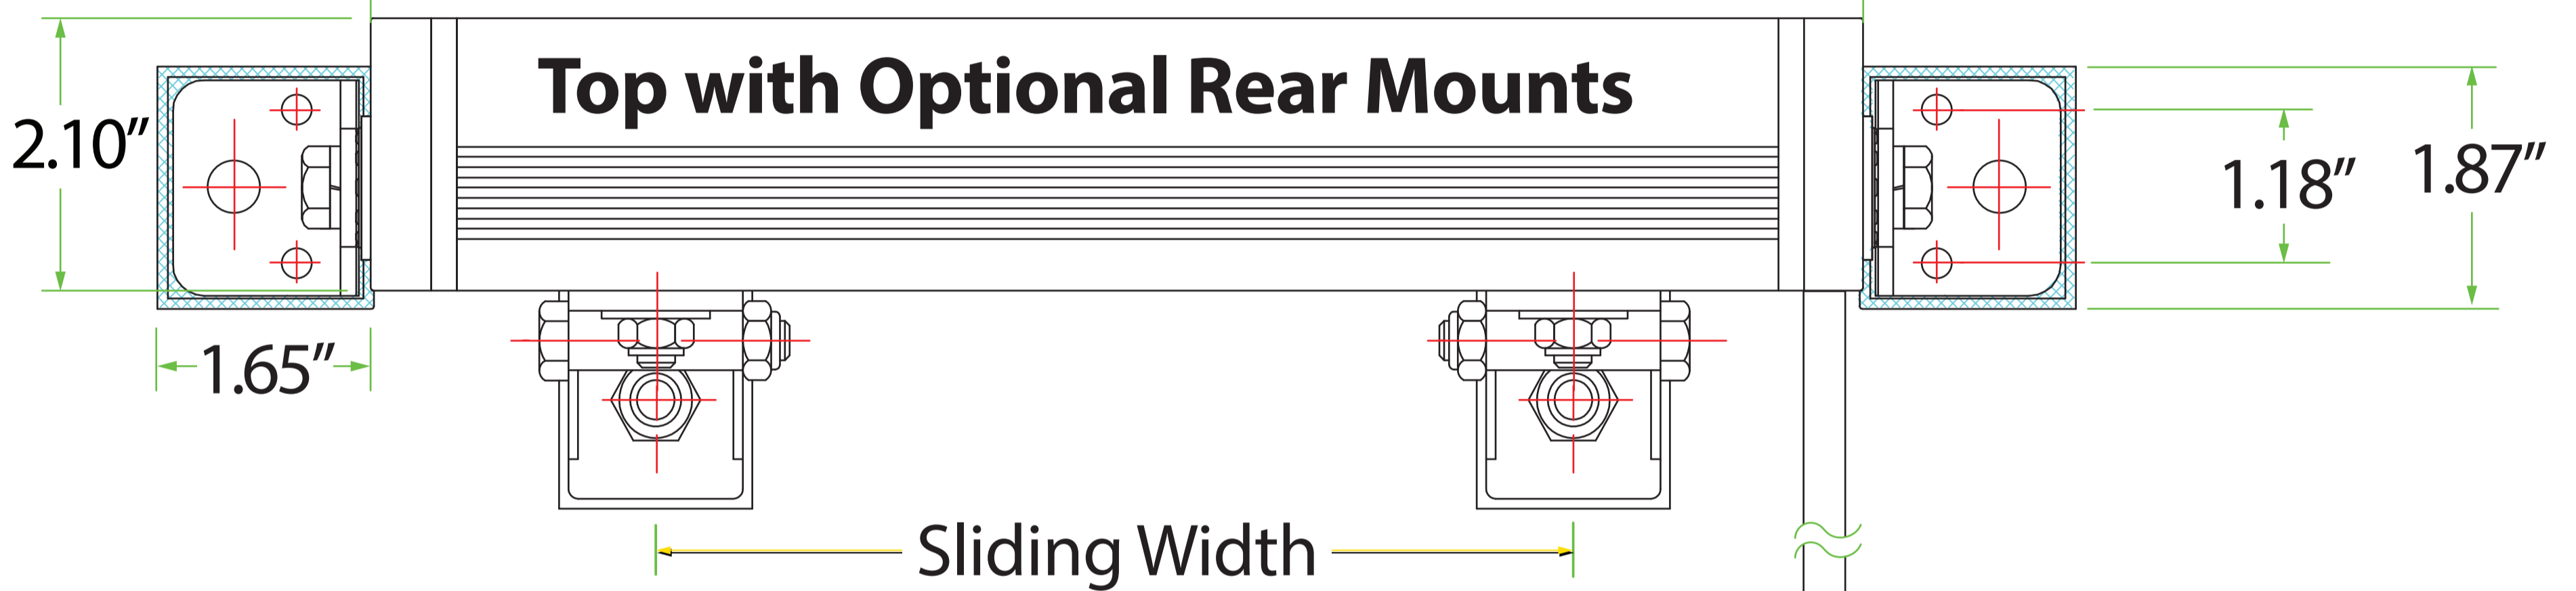

## Front View Side Mounts

## Top with Optional Rear Mounts

Size	A	B	C	D	E	*Inverted Side Brackets	
	Lighted Lens	Screw Mount	Bolt Mount	Total Length	Housing Length	Screw Mount	Bolt Mount
SR Series 10"	10.87"	13.33"	14.33"	15.51"	12.36"	12.03"	11.03"
SR Series 20"	21.73"	25.38"	25.20"	26.38"	23.23"	22.90"	21.90"
SR Series 30"	29.88"	33.53"	33.35"	34.53"	31.38"	31.05"	30.05"
SR Series 40"	40.75"	44.39"	44.21"	45.39"	42.24"	41.91"	40.91"
SR Series 50"	48.90"	52.54"	52.36"	53.54"	50.39"	50.06"	49.06"

 Included Mounting Pads are 0.118" Thick (3mm) 
  Dimentions 
  Centers 
  Adjustable