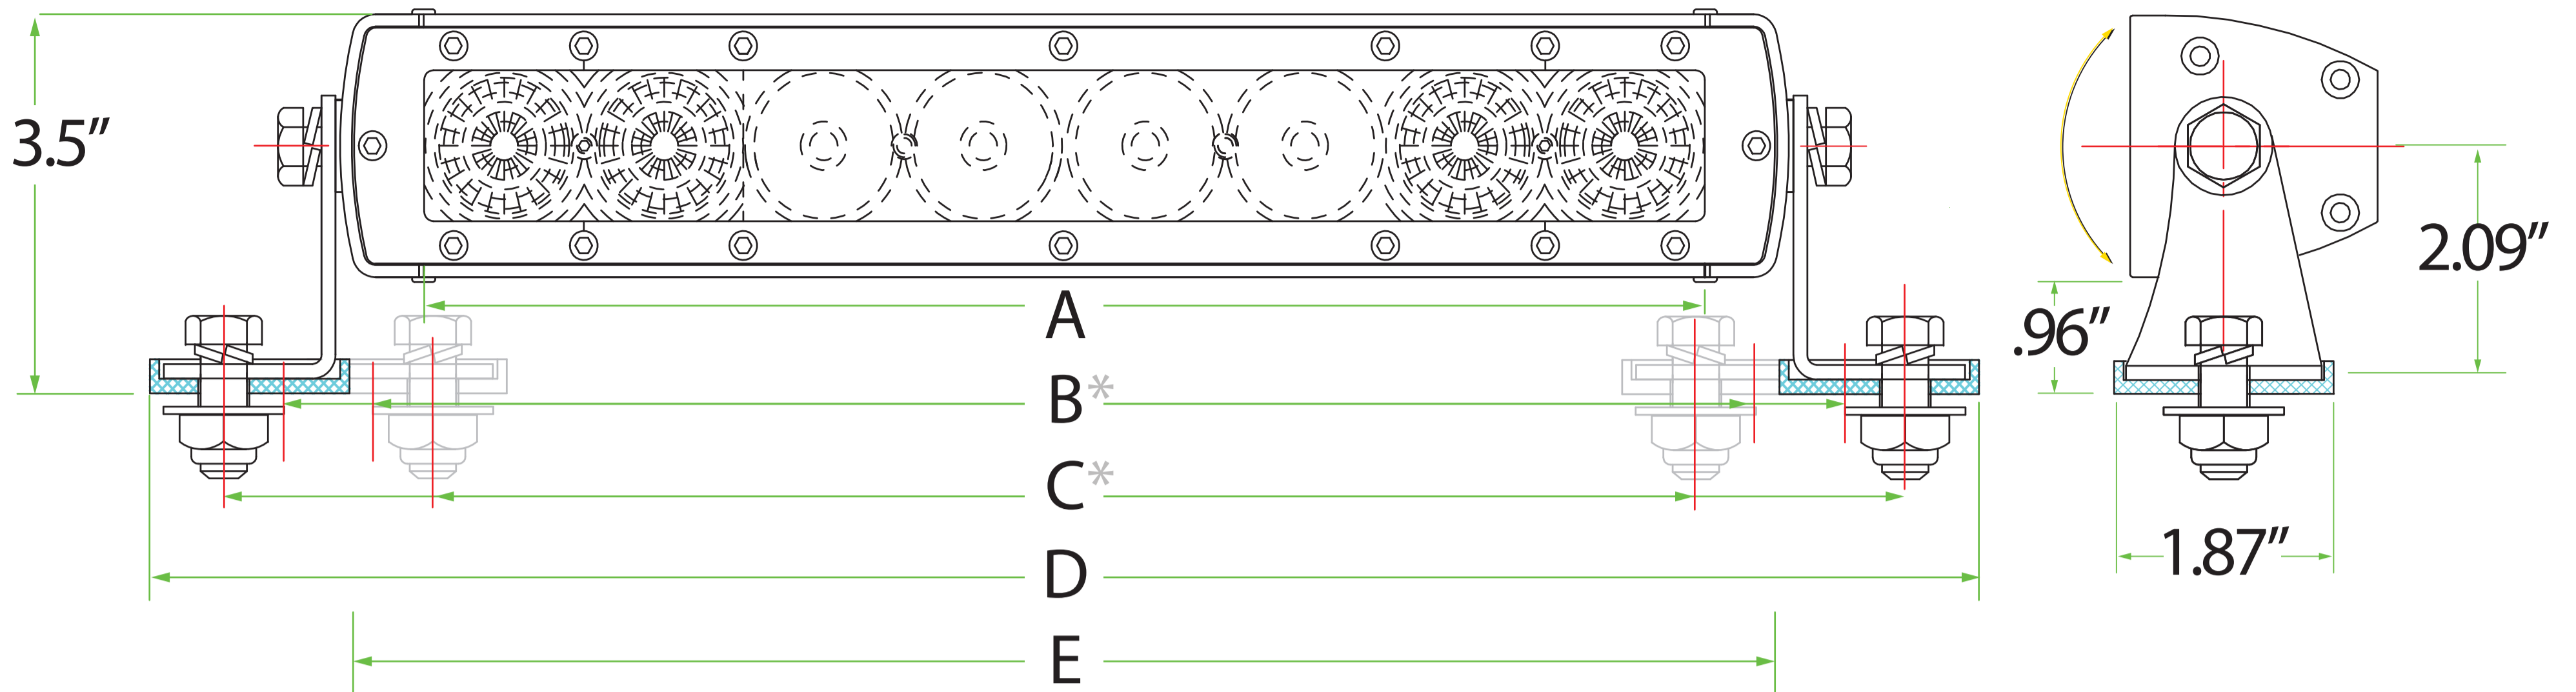

## Front View Side Mounts

## Top with Optional Rear Mounts

Size	A	B	C	D	E	*Inverted Side Brackets	
	Lighted Lens	Screw Mount	Bolt Mount	Total Length	Housing Length	Screw Mount	Bolt Mount
SR Series 10"	10.87"	13.33"	14.33"	15.51"	12.36"	12.03"	11.03"
SR Series 20"	21.73"	25.38"	25.20"	26.38"	23.23"	22.90"	21.90"
SR Series 30"	29.88"	33.53"	33.35"	34.53"	31.38"	31.05"	30.05"
SR Series 40"	40.75"	44.39"	44.21"	45.39"	42.24"	41.91"	40.91"
SR Series 50"	48.90"	52.54"	52.36"	53.54"	50.39"	50.06"	49.06"

 Included Mounting Pads are 0.118" Thick (3mm) 
  Dimentions 
  Centers 
  Adjustable

## Back View Rear Mounts