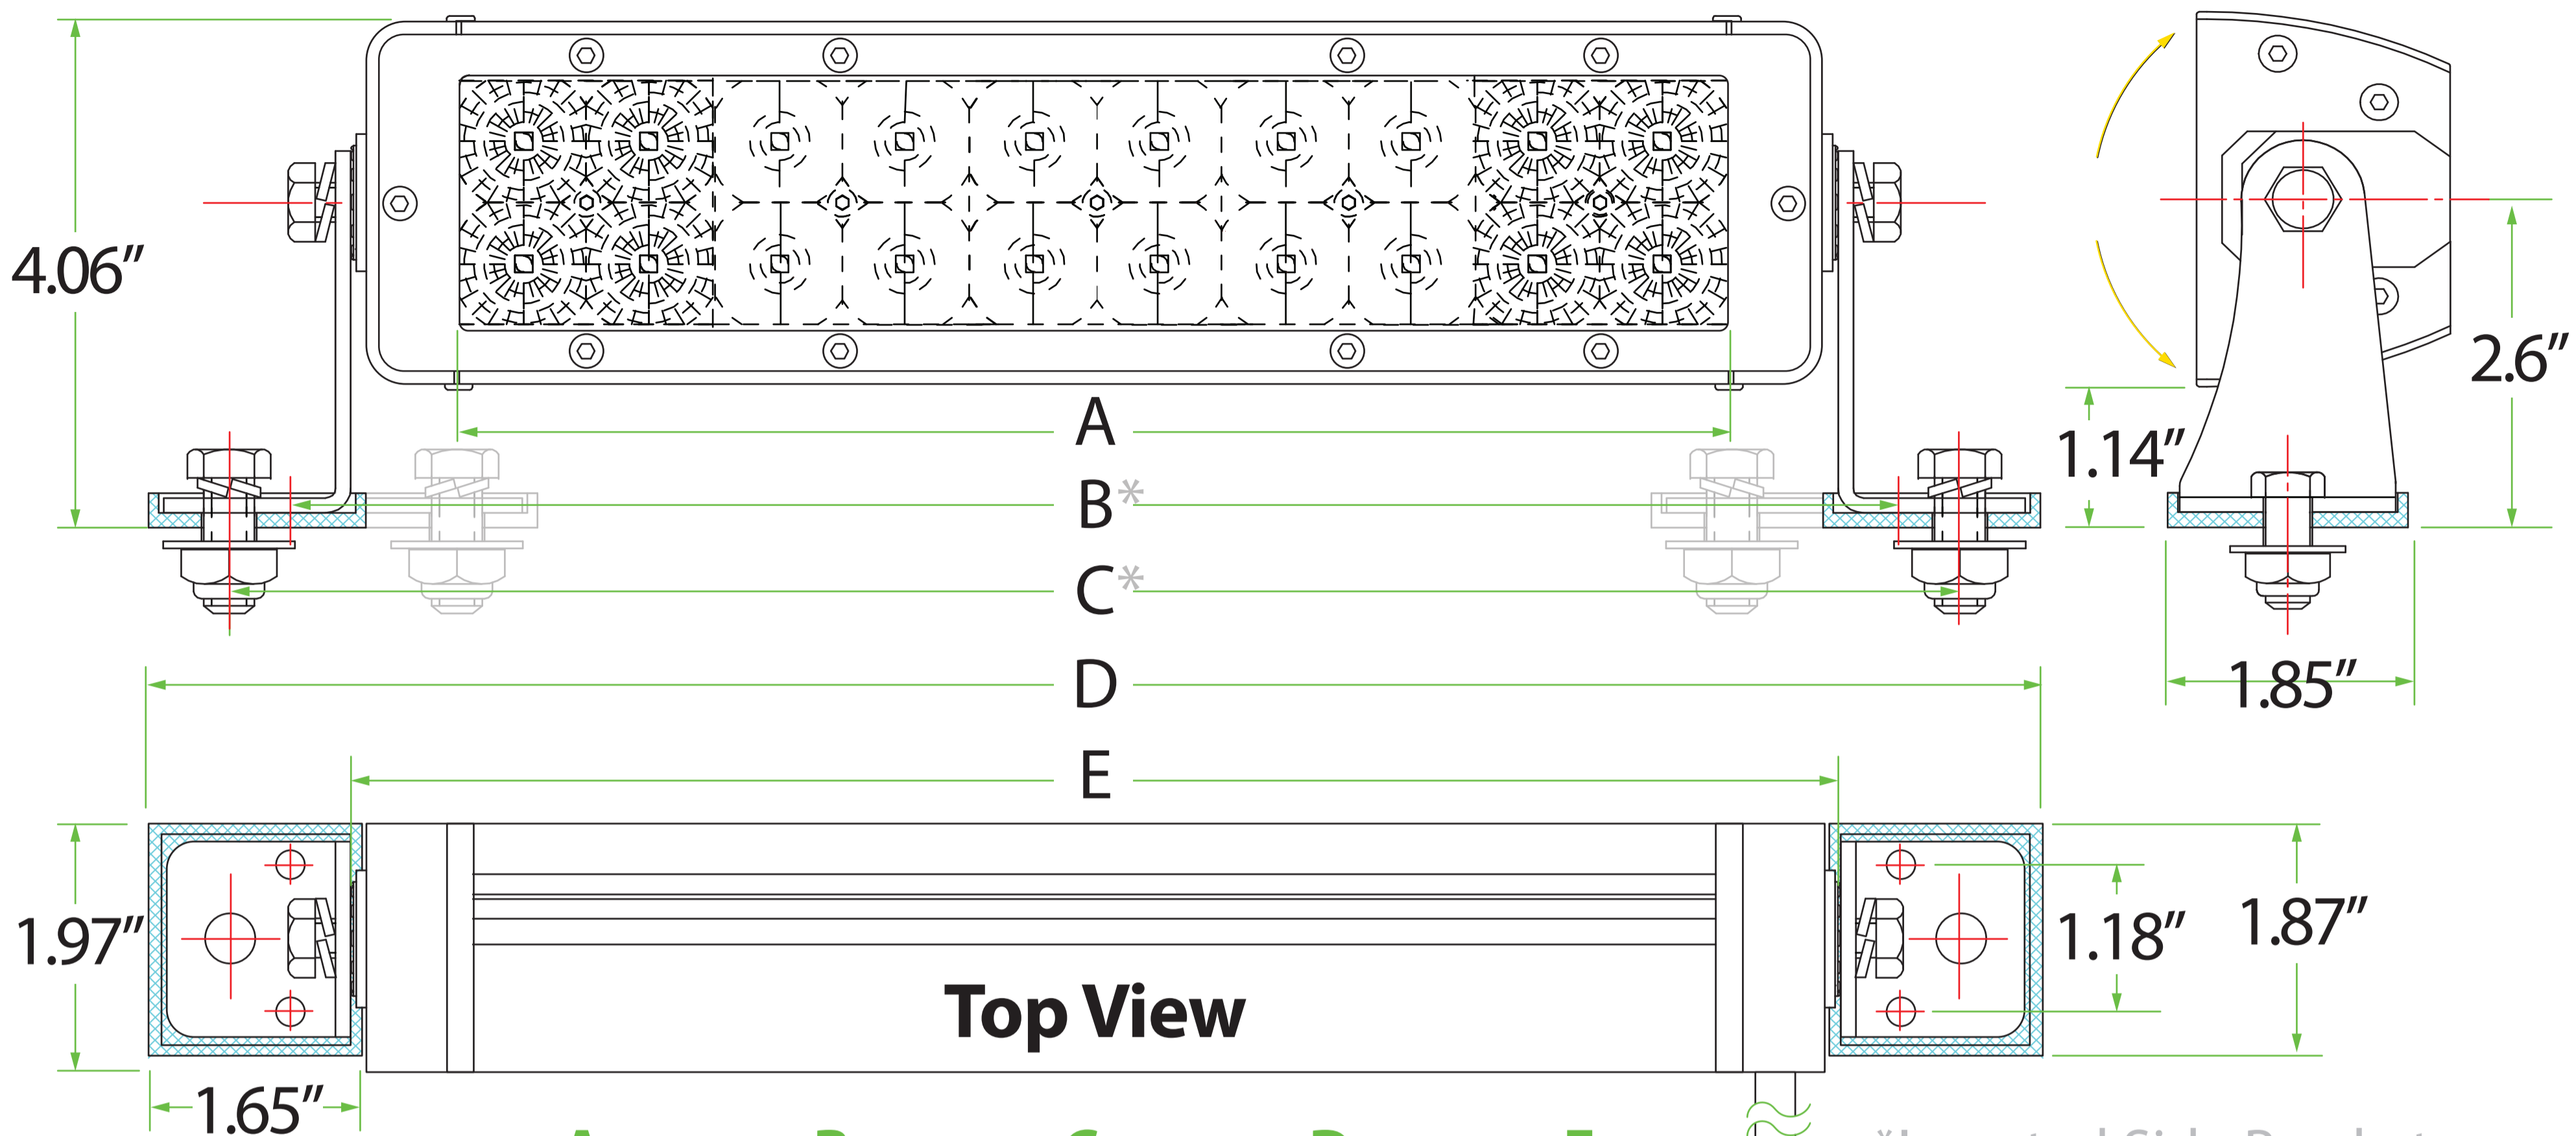

Front View Side Mounts

Size						*Inverted Side Brackets	
	A Lighted Lens	B Screw Mount	C Bolt Mount	D Total Length	E Housing Length	Screw Mount	Bolt Mount
DR Series 10"	10"	12.71"	13.35"	14.61"	11.69"	10.67"	9.97"
DR Series 20"	20"	22.71"	23.35"	24.61"	21.69"	20.67"	19.97"
DR Series 30"	30"	32.71"	33.35"	34.61"	31.69"	30.67"	29.97"
DR Series 40"	40"	42.71"	43.35"	44.61"	41.69"	40.67"	39.97"
DR Series 50"	50"	52.71"	53.35"	54.61"	51.69"	50.67"	49.97"

Included Mounting Pads are 0.118" Thick (3mm) Dimensions Centers Adjustable

Back View Rear Mounts